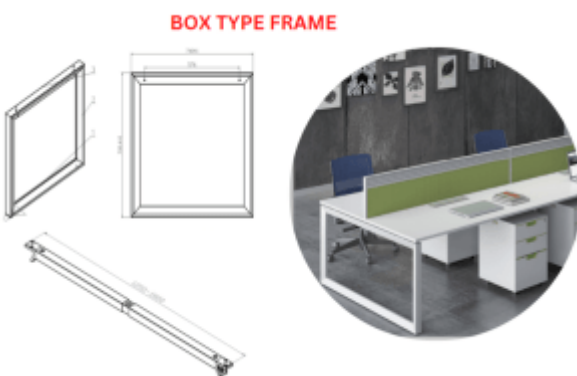

Accessories

PDU - FLIP COVER

Under Desk PDU

Power Data Unit - Clamp Mount

Metal Beams

Round Table Metal Base

Melamine Table top

Movable Partition Screen

Dual Screen Monitor Arm

Dual Benching Height Adjustable Frame Only - DHADW / DHADB

Height Adjustable Frame -3 Stage Dual Motor

Height Adjustable Frame -2 Stage Dual Motor

SLANT TYPE FRAME

Metal Frame - Slant Type

Metal Frame - U Type

Metal Frame - Box Type

Round PDU

Chair accessories

Acoustic Partition Screen

iMedia

Fabric Partition Screen

Integrated Series Socket