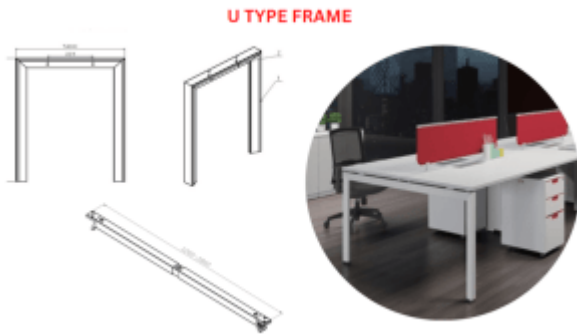

Accessories

PDU - FLIP COVER

Under Desk PDU

Power Data Unit - Clamp Mount

Metal Beams

Round Table Metal Base

Melamine Table top

Movable Partition Screen

Dual Screen Monitor Arm

Dual Benching Height Adjustable Frame Only - DHADW / DHADB

Height Adjustable Frame -3 Stage Dual Motor

Height Adjustable Frame -2 Stage Dual Motor

SLANT TYPE FRAME

Metal Frame - Slant Type

Metal Frame - U Type

Metal Frame - Box Type

Round PDU

Chair accessories

Acoustic Partition Screen

iMedia

Fabric Partition Screen

Integrated Series Socket