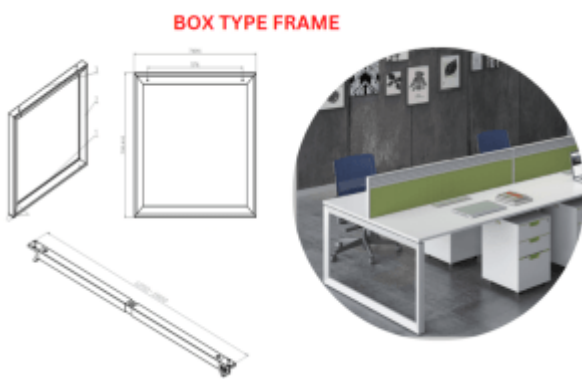

POP UP Series PDU

Height Adjustable Frame -2 Stage Dual Motor

Height Adjustable Frame -3 Stage Dual Motor

iMedia

Integrated Series Socket

Melamine Table top

Metal Beams

Metal Frame - Box Type