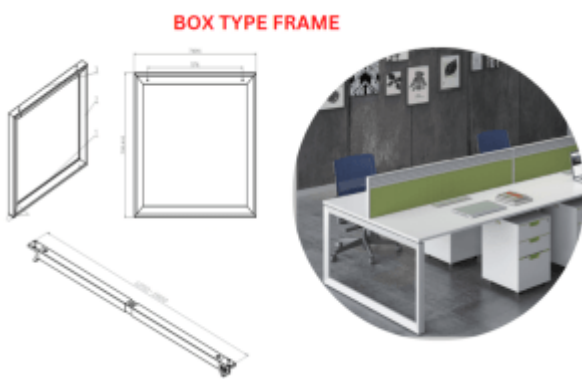

Metal Beams

Metal Frame - Box Type