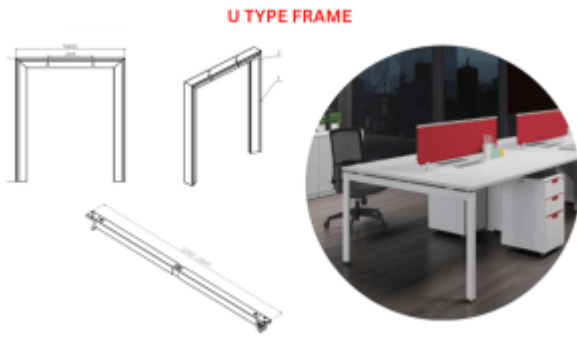

**POP UP Series PDU**

**Height Adjustable Frame -2 Stage Dual Motor**

**Height Adjustable Frame -3 Stage Dual Motor**

**iMedia**

**Integrated Series Socket**

**Melamine Table top**

## Metal Frame - Slant Type

**Metal Frame - U Type**

**Movable Partition Screen**

**Rotary Series Socket**

**Round PDU**

**Round Table Metal Base**

**Wire Skeleton - CRW / CRB**

**Wireless Charger - WCW**