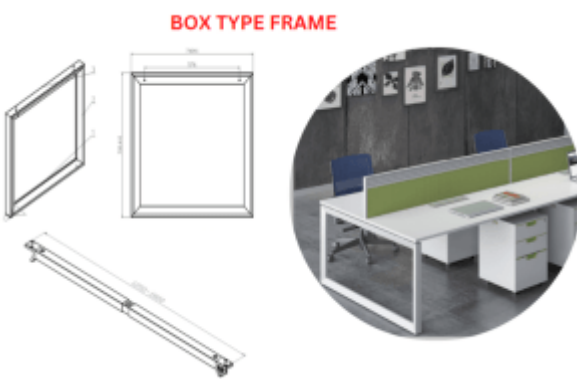

Metal Frame

Metal Beams

Round Table Metal Base

Dual Benching Height Adjustable Frame Only - DHADW / DHADB

Height Adjustable Frame -3 Stage Dual Motor

Height Adjustable Frame -2 Stage Dual Motor

SLANT TYPE FRAME

Metal Frame - Slant Type

Metal Frame - U Type

Metal Frame - Box Type