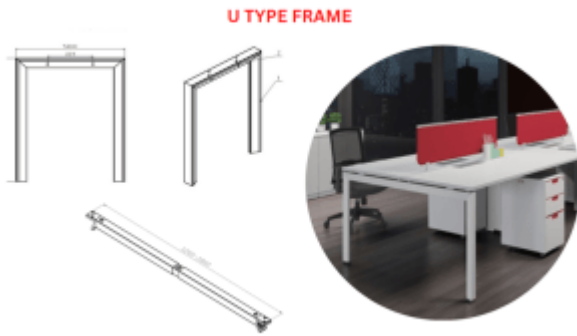

Metal Frame

Metal Beams

Round Table Metal Base

Dual Benching Height Adjustable Frame Only - DHADW / DHADB

Height Adjustable Frame -3 Stage Dual Motor

Height Adjustable Frame -2 Stage Dual Motor

SLANT TYPE FRAME

Metal Frame - Slant Type

Metal Frame - U Type

Metal Frame - Box Type