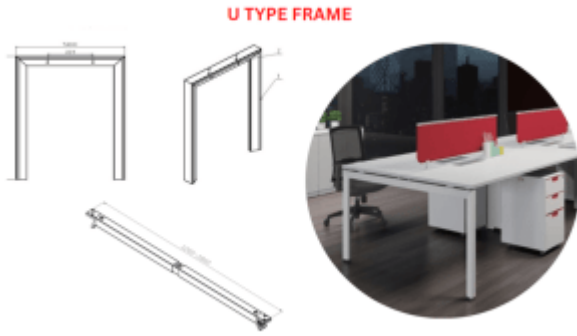

Metal Frame

Height Adjustable Frame -2 Stage Dual Motor

Metal Beams

Metal Frame - Box Type

Metal Frame - U Type

Round Table Metal Base

Metal Frame - Slant Type

Height Adjustable Frame -3 Stage Dual Motor

Dual Benching Height Adjustable Frame Only - DHADW / DHADB