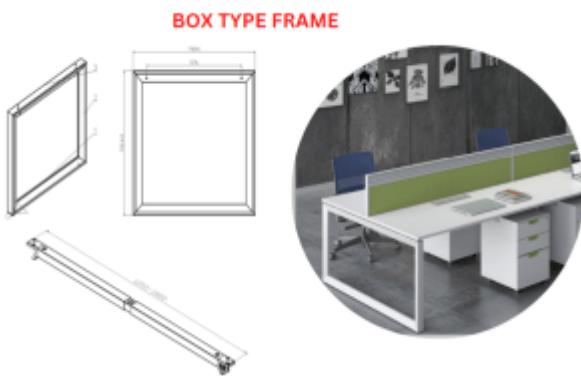

Metal Frame

Height Adjustable Frame -2 Stage Dual Motor

Metal Beams

Metal Frame - Box Type

Metal Frame - U Type

Round Table Metal Base

Metal Frame - Slant Type

Height Adjustable Frame -3 Stage Dual Motor

Dual Benching Height Adjustable Frame Only - DHADW / DHADB