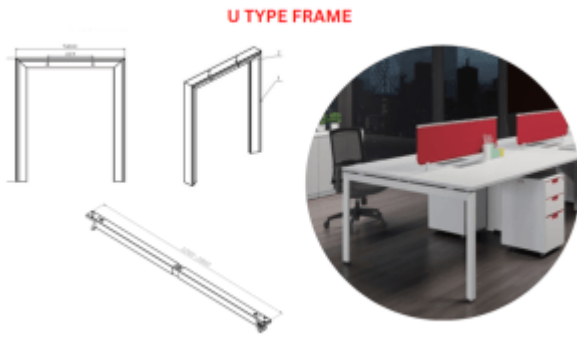

Metal Frame

Metal Beams

Round Table Metal Base

Dual Benching Height Adjustable Frame Only - DHADW / DHADB

Height Adjustable Frame -3 Stage Dual Motor

Height Adjustable Frame -2 Stage Dual Motor

SLANT TYPE FRAME

Metal Frame - Slant Type

Metal Frame - U Type

Metal Frame - Box Type