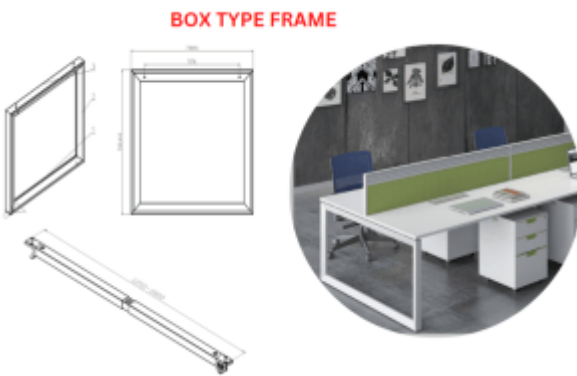

Metal Frame

Metal Beams

Round Table Metal Base

Dual Benching Height Adjustable Frame Only - DHADW / DHADB

Height Adjustable Frame -3 Stage Dual Motor

Height Adjustable Frame -2 Stage Dual Motor

SLANT TYPE FRAME

Metal Frame - Slant Type

Metal Frame - U Type

Metal Frame - Box Type