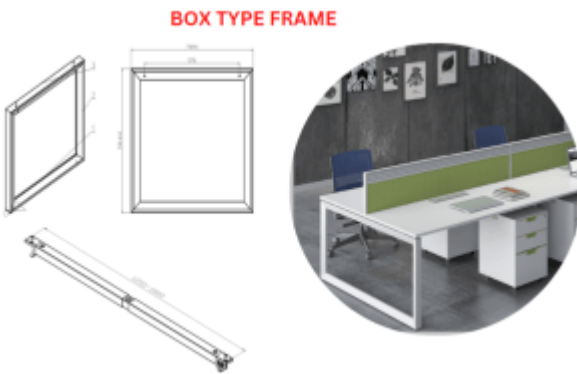

Accessories

Metal Frame - U Type

Metal Frame - Box Type

Round PDU

Chair accessories

Acoustic Partition Screen

iMedia

Fabric Partition Screen

Integrated Series Socket

Wire Skeleton - CRW / CRB

Cable Tray - CTW / CTB

Flip Cover Series - FW / FB

Flip Cover Series