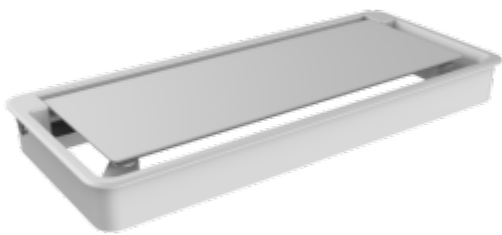

Accessories

Metal Frame - U Type

Metal Frame - Box Type

Round PDU

Chair accessories

Acoustic Partition Screen

iMedia

Fabric Partition Screen

Integrated Series Socket

Wire Skeleton - CRW / CRB

Cable Tray - CTW / CTB

Flip Cover Series - FW / FB

Flip Cover Series