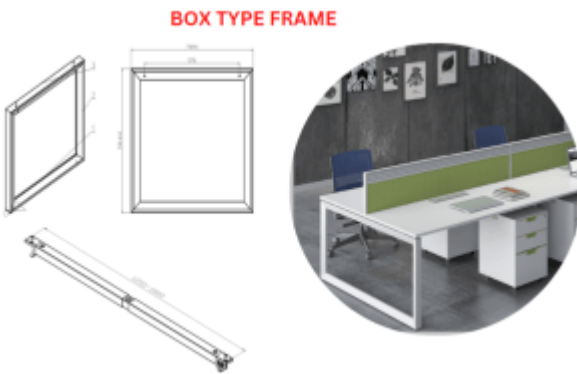

## Accessories

**Metal Frame - U Type**

**Metal Frame - Box Type**

**Round PDU**

**Chair accessories**

**Acoustic Partition Screen**

**iMedia**

**Fabric Partition Screen**

**Integrated Series Socket**

**Wire Skeleton - CRW / CRB**

**Cable Tray - CTW / CTB**

**Flip Cover Series - FW / FB**

**Flip Cover Series**