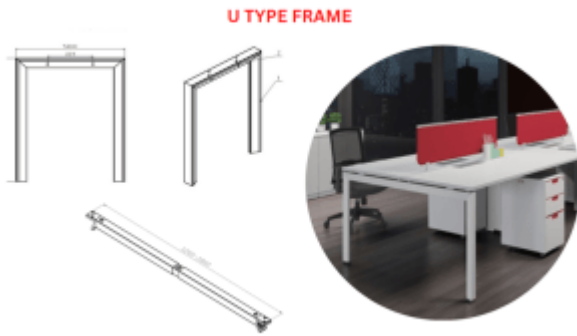

Accessories

Flip Cover Series

Flip Cover Series - FW / FB

Wire Skeleton - CRW / CRB

Metal Beams

Cable Tray - CTW / CTB

Metal Frame - Box Type

Metal Frame - U Type

Wireless Charger - WCW

Round Table Metal Base

Dual Open Conference Cable Cover - DFW / DFB

Straight PDU- LPDUW / LPDUB

SLANT TYPE FRAME

Metal Frame - Slant Type