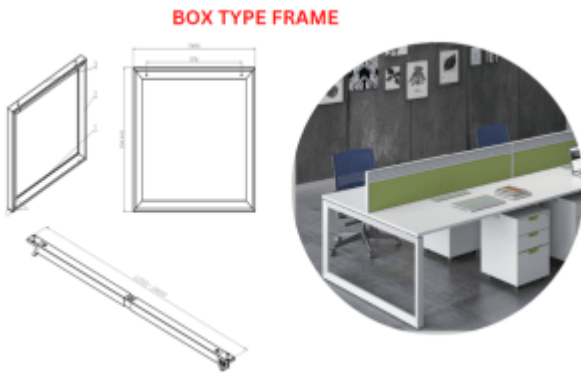

Accessories

Flip Cover Series

Flip Cover Series - FW / FB

Wire Skeleton - CRW / CRB

Metal Beams

Cable Tray - CTW / CTB

Metal Frame - Box Type

Metal Frame - U Type

Wireless Charger - WCW

Round Table Metal Base

Dual Open Conference Cable Cover - DFW / DFB

Straight PDU- LPDUW / LPDUB

SLANT TYPE FRAME

Metal Frame - Slant Type