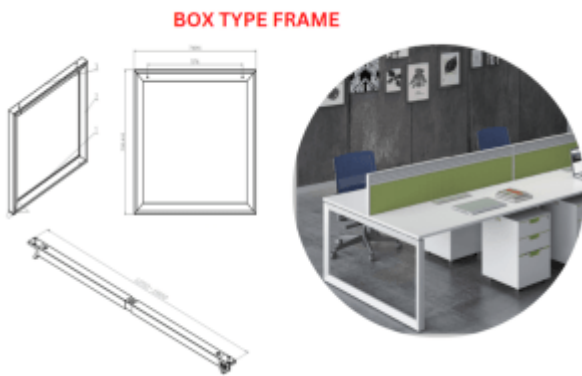

Accessories

FLIP PDU

Straight PDU- LPDUW / LPDUB

Leisure Series 3 Socket

POP UP Series PDU

Height Adjustable Frame -2 Stage Dual Motor

Height Adjustable Frame -3 Stage Dual Motor

iMedia

Integrated Series Socket

Melamine Table top

Metal Beams

Metal Frame - Box Type

Metal Frame - Slant Type