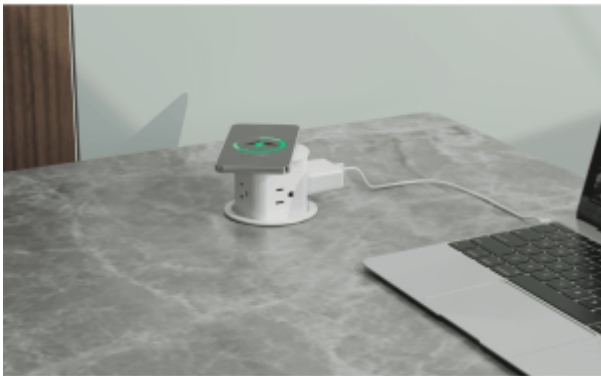

## Accessories

**PDU - FLIP COVER**

**Melamine Table top**

**POP UP Series PDU**

**FLIP PDU**

**Height Adjustable Frame -3 Stage Dual Motor**

**Movable Partition Screen**

**Dual Benching Height Adjustable Frame Only - DHADW / DHADB**