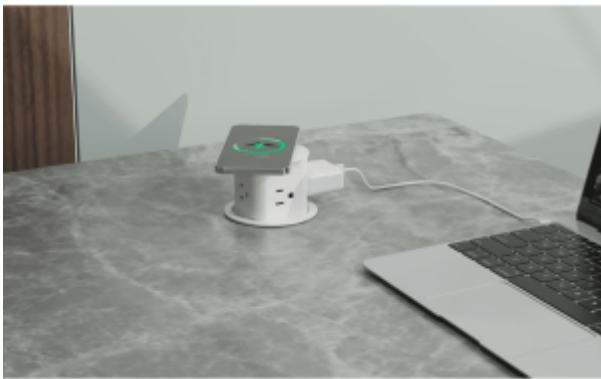

Accessories

Dual Open Conference Cable Cover - DFW / DFB

Wireless Charger - WCW

Rotary Series Socket

FLIP PDU

Straight PDU- LPDUW / LPDUB

Leisure Series 3 Socket

POP UP Series PDU