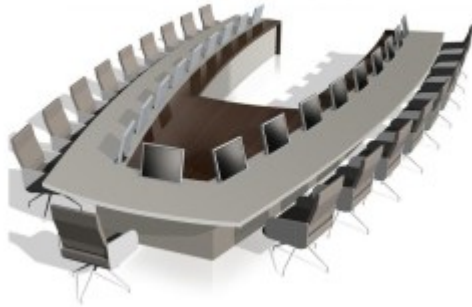

Office Furnitures

U Shape Conference Table

Customized Meeting Table

Speech Station

Round Folding Table

Glass top Meeting table - DF

Height Adjustable Laptop Table-UP 2302

Manager Desk - SAP

Folding Table-ZF-10

Glossy Paint - Executive Desk

Customized Reception Desk

Lecture Stand - PODIUM

Lecture stand - BET