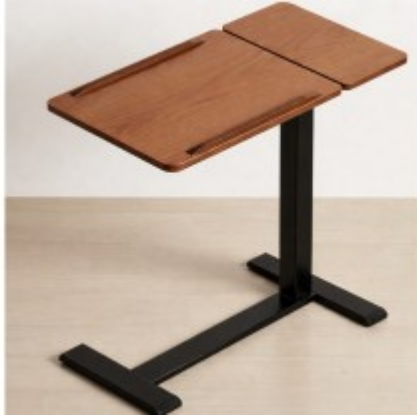

Office Furnitures

L Shape Team Lead Desk

Workstation in loop leg-4 Person (Face to Face)

Data Center Desk

Manager Desk-Height Adjustable Type 2

Single Person Height Adjustable Desk

Customized Meeting Table

Speech Station

Round Folding Table

Glass top Meeting table - DF

Height Adjustable Laptop Table-UP 2302

Manager Desk - SAP

Folding Table-ZF-10