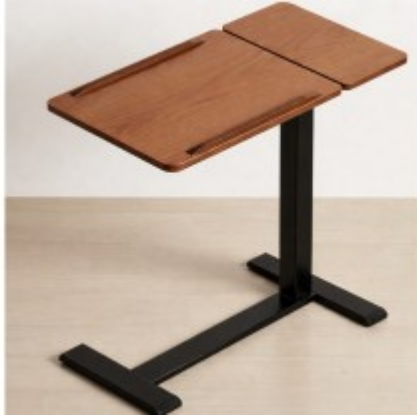

Office Furnitures

L Shape Team Lead Desk

Workstation in loop leg-4 Person (Face to Face)

Data Center Desk

Manager Desk-Height Adjustable Type 2

Single Person Height Adjustable Desk

Customized Meeting Table

Speech Station

Round Folding Table

Glass top Meeting table - DF

Height Adjustable Laptop Table-UP 2302

Manager Desk - SAP

Folding Table-ZF-10

Glossy Paint - Executive Desk

Customized Reception Desk

Lecture Stand - PODIUM

Lecture stand - BET

Meeting Table - COL

L Shape manager desk-Sleek Box leg

Carrera Executive Series- Veneer

Manager Desk-Height Adjustable Type 3

Executive Desk - WIN FIXED

Executive Desk - WIN HAD

Executive Desk - HARRY

Workstation with side utility

Round Conference Table - MERIDIAN

NOC Desk

Executive Height Adjustable Desk-FEN

Reception Table

Meeting Table - Slant Leg

Folding Table - V

Manager Desk - MODERN