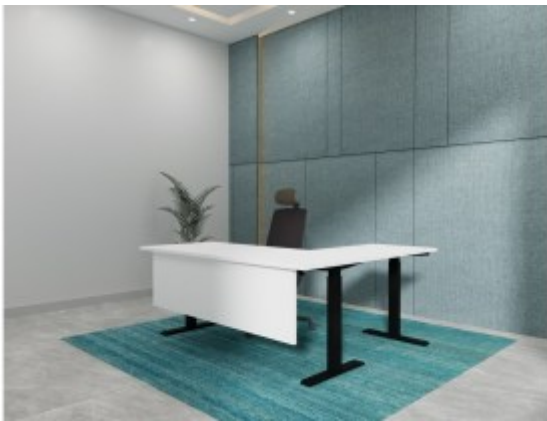

Executive Office Furniture

Glossy Paint - Executive Desk

Manager Desk - SAP

Action 1 Executive Series

Action 2 Executive Series

Carrera Executive Series - Melamine

Carrera Executive Series- Veneer

Cater Executive Desk

Executive Desk - Glossy

Executive Desk - HARRY

Executive Desk - WIN FIXED

Executive Desk - WIN HAD

Executive Height Adjustable Desk-FEN

Fabio Executive Series

Fashion Executive Series

Height adjustable Executive desk

Height Adjustable Executive Series- MUSE

Jin Executive Series

Kaler Executive Series

Kassett Executive Series

L Shape manager desk-Box/U leg

L Shape Manager Desk-Slant Leg

L Shape manager desk-Sleek Box leg

L Shaped Executive Desk

L Shaped Height Adjustable Desk

Louis Executive Series

Manager Desk - MODERN

Manager Desk-Height adjustable type 1

Manager Desk-Height Adjustable Type 2