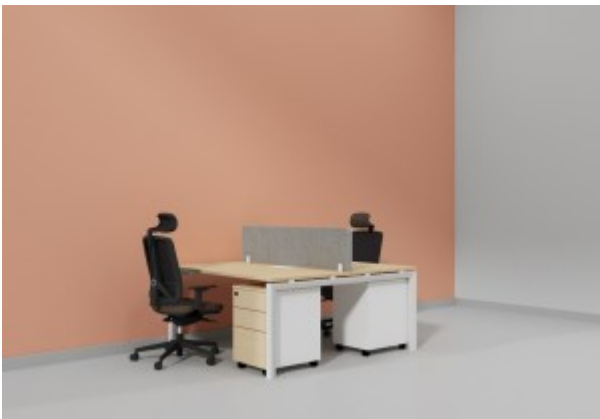

Office Furnitures

Workstation in loop leg- Linear type

Workstation in loop leg-2 Person (Face To Face)

Workstation in loop leg-4 Person (Face to Face)

Workstation in loop leg-6 Person (Face To Face)

Workstation in loop leg-Single person

Workstation In Open Leg-2 Person (Face To Face)

Workstation In Open Leg-2 Person (Linear Type)

Workstation In Open Leg-4 Person (Face To Face)

Workstation In Open Leg-6 Person (Face To Face)

Workstation in Slant Leg-2 Person (Face To Face)

Workstation in Slant Leg-4 Person (Face To Face)

Workstation in Slant Leg-6 Person (Face To Face)

Workstation with side utility

Workstations with Partition

WOW Executive Series

YU Executive Series