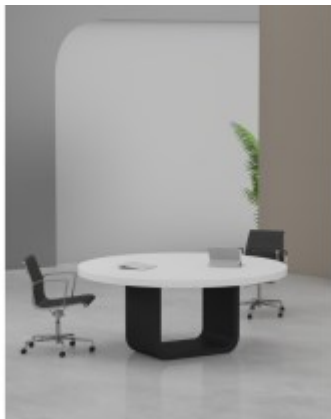

Office Furnitures

High table - Agil

Folding table - CROSS

Folding Table - FLEX

L Shaped Height Adjustable Desk

L Shape Team Lead Desk

Glossy Paint Finish Round Table

Glossy Paint Finish Conference Table

Glossy Paint Finish Meeting Table

Workstation in Slant Leg-6 Person (Face To Face)

Workstation in Slant Leg-4 Person (Face To Face)

Workstation in Slant Leg-2 Person (Face To Face)

Action 2 Executive Series