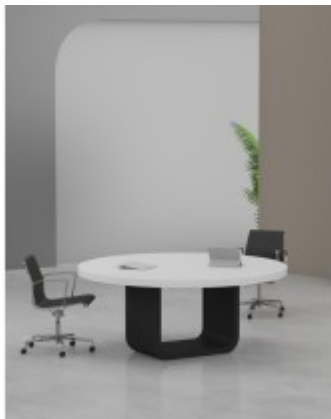

Office Furnitures

Workstation - SINGLE PERSON

Workstation In Open Leg-2 Person (Linear Type)

MINI Executive Series

Meeting table - NEXT

High table - Agil

Folding table - CROSS

Folding Table - FLEX

L Shaped Height Adjustable Desk

Glossy Paint Finish Round Table

Glossy Paint Finish Conference Table

Glossy Paint Finish Meeting Table

Workstation in Slant Leg-6 Person (Face To Face)