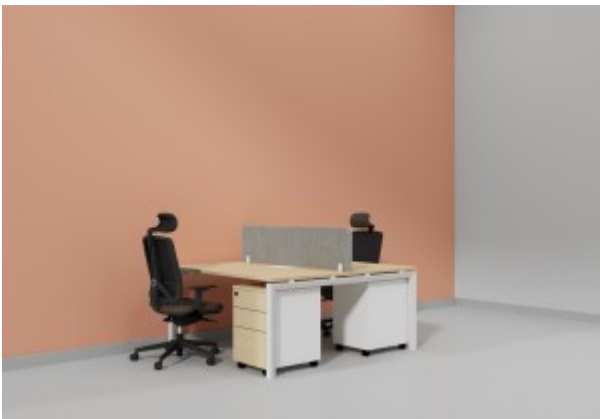

Office Furnitures

Single Person Height Adjustable Desk

Smart workstation

Square Meeting Table

Square Table - TWIST

STONE Executive Series

Table - HEM

Table - JASON

Team Lead Desk-Height adjustable

U Shape Conference Table

Workstation - Fabric Panel

Workstation - Fabric Panel + Glass

Workstation - SINGLE PERSON

Workstation in loop leg- Linear type

Workstation in loop leg-2 Person (Face To Face)

Workstation in loop leg-4 Person (Face to Face)

Workstation in loop leg-6 Person (Face To Face)

Workstation in loop leg-Single person

Workstation In Open Leg-2 Person (Face To Face)

Workstation In Open Leg-2 Person (Linear Type)