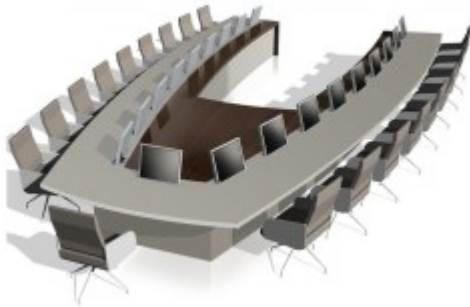

Office Furnitures

Single Person Height Adjustable Desk

Smart workstation

Square Meeting Table

Square Table - TWIST

STONE Executive Series

Table - HEM

Table - JASON

Team Lead Desk-Height adjustable

U Shape Conference Table

Workstation - Fabric Panel

Workstation - Fabric Panel + Glass

Workstation - SINGLE PERSON

Workstation in loop leg- Linear type

Workstation in loop leg-2 Person (Face To Face)

Workstation in loop leg-4 Person (Face to Face)

Workstation in loop leg-6 Person (Face To Face)

Workstation in loop leg-Single person

Workstation In Open Leg-2 Person (Face To Face)

Workstation In Open Leg-2 Person (Linear Type)