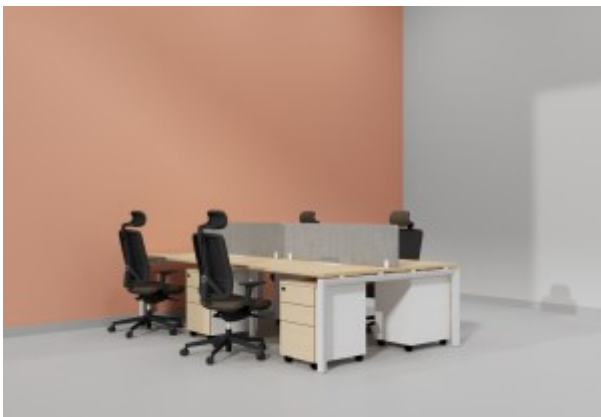

Office Furnitures

YU Executive Series

Workstation In Open Leg-6 Person (Face To Face)

Workstation In Open Leg-4 Person (Face To Face)

Workstation In Open Leg-2 Person (Face To Face)

Folding Table Frame Only - FOLD

Folding Tables - LUX

Meeting Table In Open Leg

Square Table - TWIST

Dining Table - GREECE

Round Table - CENTRAL

Meeting Table - CARIO

Meeting Table-JT-2136