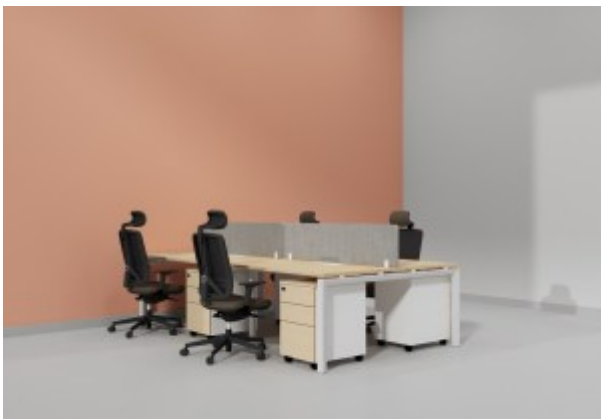

Office Furnitures

YU Executive Series

Workstation In Open Leg-6 Person (Face To Face)

Workstation In Open Leg-4 Person (Face To Face)

Workstation In Open Leg-2 Person (Face To Face)

Folding Table Frame Only - FOLD

Folding Tables - LUX

Meeting Table In Open Leg

Square Table - TWIST

Dining Table - GREECE

Round Table - CENTRAL

Meeting Table - CARIO

Meeting Table-JT-2136