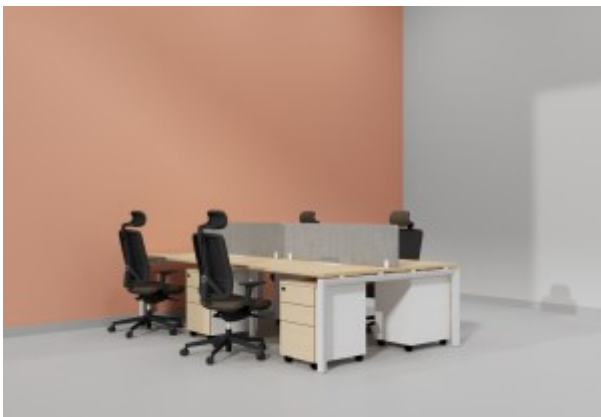

Office Furnitures

YU Executive Series

Workstation In Open Leg-6 Person (Face To Face)

Workstation In Open Leg-4 Person (Face To Face)

Workstation In Open Leg-2 Person (Face To Face)

Meeting Table In Open Leg

Square Table - TWIST

Dining Table - GREECE

Round Table - CENTRAL

Meeting Table - CARIO

Meeting Table-JT-2136

Foldable Training Table - AGT-BSN-TT

Dual Benching Height Adjustable Desk