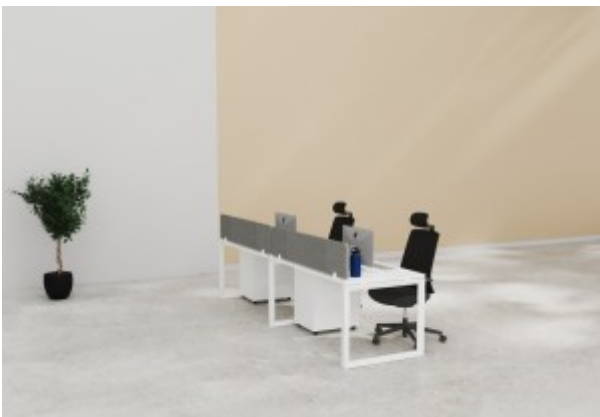

Office Furnitures

Meeting table in Loop leg

Workstation in loop leg-Single person

Workstation in loop leg- Linear type

Workstation in loop leg-2 Person (Face To Face)

Workstation in loop leg-4 Person (Face to Face)

Workstation in loop leg-6 Person (Face To Face)

Enzo Executive Series

Carrera Executive Series - Melamine

Folding Table

Kaler Executive Series

Kassett Executive Series

Height Adjustable Executive Series- MUSE