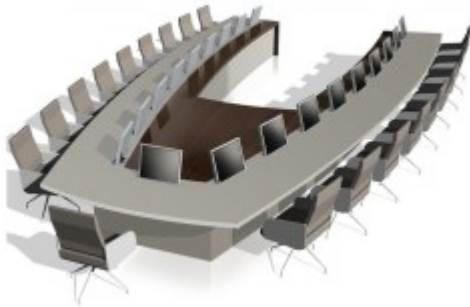

Office Furnitures

Single Person Height Adjustable Desk

Smart workstation

Square Meeting Table

Square Table - TWIST

STONE Executive Series

Table - HEM

Table - JASON

Team Lead Desk-Height adjustable

U Shape Conference Table

Workstation - Fabric Panel

Workstation - Fabric Panel + Glass

Workstation - SINGLE PERSON