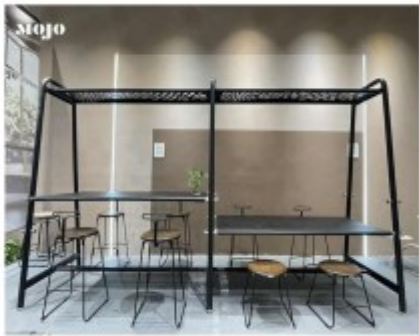

Soft Seatings

Coffee Table - ALEO

Coffee Table - SAMS

2 Seater Sofa - SET

Sofa - LONG

Height Adjustable Laptop Table-UP 2302

L Shape Customized Sofa

Lounge Chair- BOS

Pouf - ZOO

Lounge Chair - ARM

Coffee Table - COL

Coffee Table - Marble

Coffee Table - Glass

Wooden Coffee Table - Round

Medical Waiting Arm Chair : LJ-R70385

Modern Curved Sectional Sofa-Keilani

Coffee Table - CT-360ABC

Coffee Table - CT-359A

Coffee Table - CT218D-Y01

Coffee Table - CT-309-B08.

Coffee Table - LOONG

Collaboration Table- MOJO

Barcelona Sofa

Pouf - Coffee table - MEETS

Sofa - MELLO

Arm Chair - SYS

Arm Chair - SLICING

Sofa - POD

Arm Chair - ELEPHANT