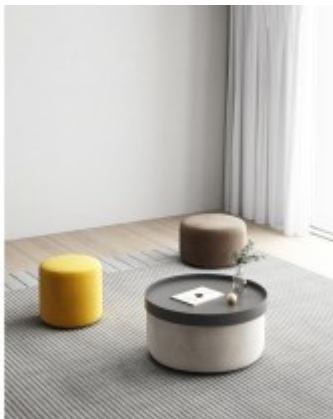

Soft Seatings

Modern Curved Sectional Sofa-Keilani

Coffee Table - CT-360ABC

Coffee Table - CT-359A

Coffee Table - CT218D-Y01

Coffee Table - CT-309-B08.

Coffee Table - LOONG

Collaboration Table- MOJO

Barcelona Sofa

Pouf - Coffee table - MEETS

Sofa - MELLO

Arm Chair - SYS

Arm Chair - SLICING