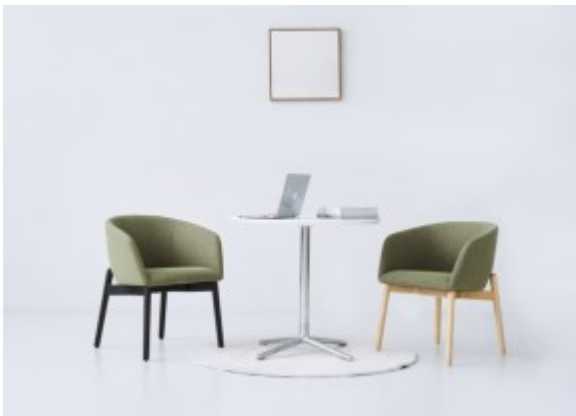

Soft Seatings

Modern Curved Sectional Sofa-Keilani

Coffee Table - CT-360ABC

Coffee Table - CT-359A

Coffee Table - CT218D-Y01

Coffee Table - CT-309-B08.

Coffee Table - LOONG

Collaboration Table- MOJO

Barcelona Sofa

Pouf - Coffee table - MEETS

Sofa - MELLO

Arm Chair - SYS

Arm Chair - SLICING