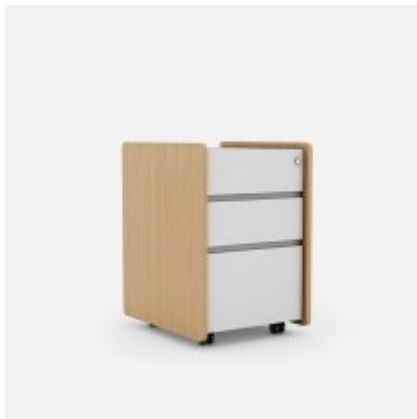

Storages

Metal Mobile Pedestal - JYH

Carrera Cabinet- Melamine

Carrera Cabinet- Veneer

Back Cabinet - FEN

HPL Lockers

Wooden Mobile Pedestal- WPB (Black)

Tier Metal Lockers- LC

Storage - SAVE

Storage - BEL-CA-0904 R/L

Tower - BELLA-CB-0408 R/L

Wooden Locker Planter Cabinet

Wooden Long Cabinet

Hanging Pedestal

Metal Mobile Pedestal - Curved

Pedestal - BEL-MP3

Storage - BE-CY03-0821LS

Storage - BESIMPLE- BE-CT-1207

Cabinet - BE-CS01-0808

Cabinet - BE-CB01

Storage - White Board

Storage- DORA

Storages - HAZY

Open Shelf Cabinet