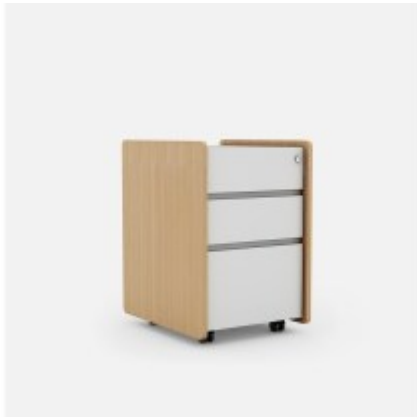

Storages

Metal Mobile Pedestal - JYH

Carrera Cabinet- Melamine

Carrera Cabinet- Veneer

Back Cabinet - FEN

HPL Lockers

Wooden Mobile Pedestal- WPB (Black)

Tier Metal Lockers- LC

Storage - SAVE

Storage - BEL-CA-0904 R/L

Tower - BELLA-CB-0408 R/L

Wooden Locker Planter Cabinet

Wooden Long Cabinet

Hanging Pedestal

Metal Mobile Pedestal - Curved

Pedestal - BEL-MP3

Storage - BE-CY03-0821LS

Storage - BESIMPLE- BE-CT-1207

Cabinet - BE-CS01-0808

Cabinet - BE-CB01

Storage - White Board

Storage- DORA

Storages - HAZY

Open Shelf Cabinet