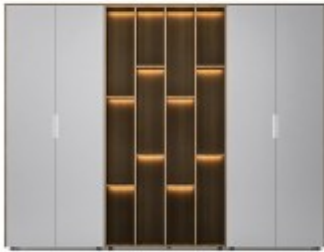

Storages

Full Height Cupboard 4 Shelves

Wooden Cabinets

Compactors

Metal Storage with Planter

High Cabinets

Open Shelving Cabinets

Full Height Metal Lockers

Low Height lockers

Under Desk Storages

Tambour Door Cabinet

Journey Cabinet

Open Shelf Cabinet

Storages - HAZY

Storage- DORA

Storage - White Board