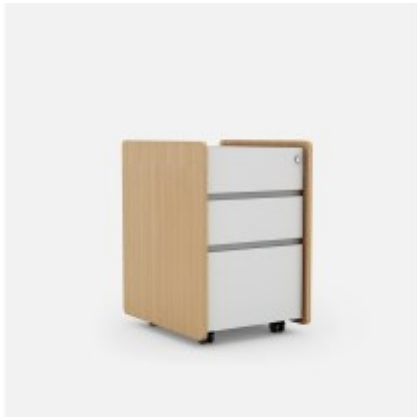

**Wooden Mobile Pedestal- WPB (Black)**

**Tier Metal Lockers- LC**

**Storage - SAVE**

**Storage - BEL-CA-0904 R/L**

**Tower - BELLA-CB-0408 R/L**

**Wooden Locker Planter Cabinet**

**Wooden Long Cabinet**

**Hanging Pedestal**

**Metal Mobile Pedestal - Curved**

**Pedestal - BEL-MP3**

**Storage - BE-CY03-0821LS**

**Storage - BESIMPLE- BE-CT-1207**

**Cabinet - BE-CS01-0808**

**Cabinet - BE-CB01**

**Storage - White Board**

**Storage- DORA**