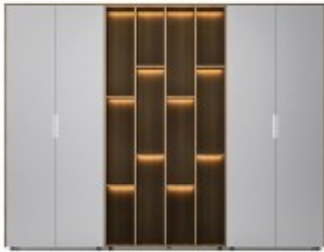

Storages

Metal Mobile Pedestal - JYH

Back Cabinet - FEN

Black Metal Mobile Pedestal - JH-ML-BBF

Cabinet - BE-CB01

Cabinet - BE-CS01-0808

Carrera Cabinet- Melamine

Carrera Cabinet- Veneer

Compactors

Full Height Cupboard 4 Shelves

Full Height Metal Lockers

Hanging Pedestal

High Cabinets

HPL Lockers

Journey Cabinet

Low Height lockers

Metal Mobile Pedestal - Curved

Metal Storage with Planter

Open Shelf Cabinet

Open Shelving Cabinets

Pedestal - BEL-MP3

Planter Cabinet

Storage - BE-CY03-0821LS

Storage - BEL-CA-0904 R/L