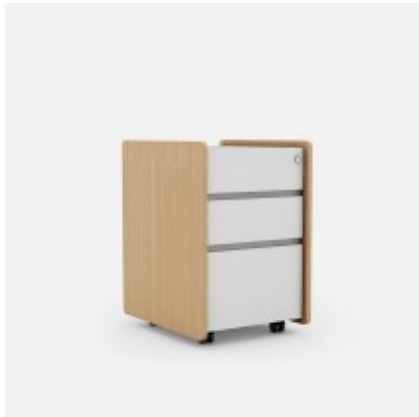

Storages

HPL Lockers

Journey Cabinet

Low Height lockers

Metal Mobile Pedestal - Curved

Metal Storage with Planter

Open Shelf Cabinet

Open Shelving Cabinets

Pedestal - BEL-MP3

Planter Cabinet

Storage - BE-CY03-0821LS

Storage - BEL-CA-0904 R/L

Storage - BESIMPLE- BE-CT-1207