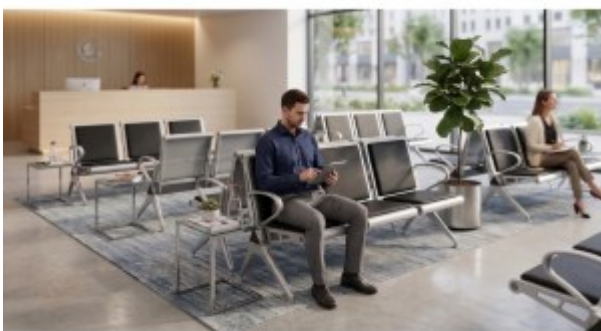

Shop

Sofa - MOZSLEEK

Sit & Stand Console Desk

Waiting Bench - APEX

Training Chair- HUYE

High Stool- CRESCENT

Heavy Duty Industrial Rack

High Stool - FORM

Dining Table + Bench

Steel Dining Table

Mute Pod- MUSE MP2

Mute Pod- MUSE MP1.5

Mute Pod- MUSE MP5

Bean Bag

Meeting Pod- P2

Meeting Chair - MILAN

Coffee Table - ALEO

Customized Meeting Table

Task Chair- ZNS

Coffee Table - SAMS

Speech Station

Executive Chair - PURA

PDU - FLIP COVER

2 Seater Sofa - SET