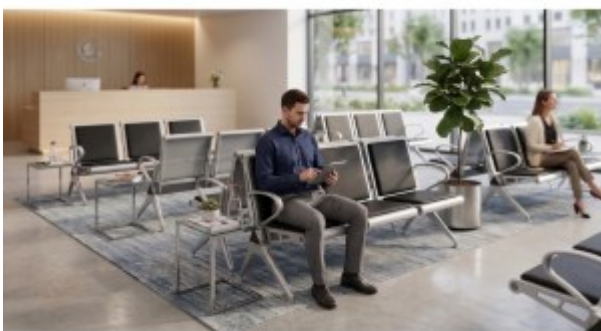

Shop

Sofa - MOZSLEEK

Sit & Stand Console Desk

Waiting Bench - APEX

Training Chair- HUYE

High Stool- CRESCENT

Heavy Duty Industrial Rack

High Stool - FORM

Coffee Table - ALEO

Customized Meeting Table

Task Chair- ZNS

Coffee Table - SAMS

Speech Station

Executive Chair - PURA

PDU - FLIP COVER

2 Seater Sofa - SET