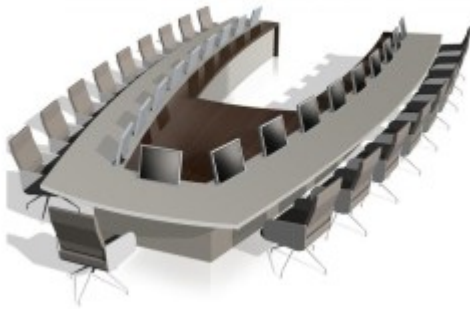

Shop

High Back Chair - Ergohuman

U Shape Conference Table

Meeting Chair- Yodo-PU

Sofa - MOZSLEEK

Sit & Stand Console Desk

Waiting Bench - APEX

Training Chair- HUYE

High Stool- CRESCENT

Heavy Duty Industrial Rack

High Stool - FORM

Dining Table + Bench

Steel Dining Table

Mute Pod- MUSE MP2

Mute Pod- MUSE MP1.5

Mute Pod- MUSE MP5

Bean Bag

Meeting Pod- P2

Meeting Chair - MILAN

Coffee Table - ALEO

Customized Meeting Table

Task Chair- ZNS

Coffee Table - SAMS

Speech Station