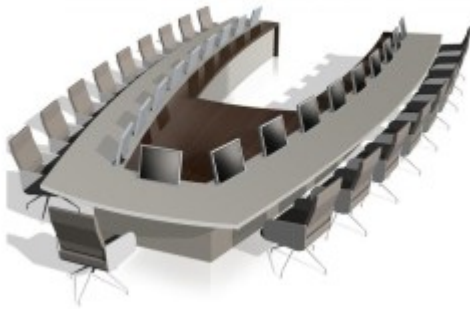

Shop

High Back Chair - Ergohuman

U Shape Conference Table

Meeting Chair- Yodo-PU

Sofa - MOZSLEEK

Sit & Stand Console Desk

Waiting Bench - APEX

Training Chair- HUYE

High Stool- CRESCENT

Heavy Duty Industrial Rack

High Stool - FORM

Dining Table + Bench

Steel Dining Table

Mute Pod- MUSE MP2

Mute Pod- MUSE MP1.5

Mute Pod- MUSE MP5

Executive Chair - PURA

PDU - FLIP COVER

2 Seater Sofa - SET

Metal Mobile Pedestal - JYH

Under Desk PDU

Meeting Chair - BEST

Meeting Chair- Mira

Task Chair - AGT-B11-2BF

Sofa - LONG

Round Folding Table

Glass top Meeting table - DF

Height Adjustable Laptop Table-UP 2302

Mute Pod- MUSE MP3