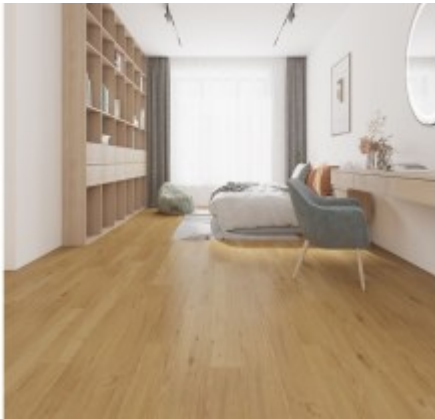

Chocolate Oak

Clay Walnut

Black Stone

Bare Grey

Baltic Oak

High Chair - D00321 NEC

Meeting Table - CARRERA

Meeting table - DF

Meeting Table - BLOCK

Workstation - Fabric Panel

Workstation - Fabric Panel + Glass

Coffee table- U

Chief Sofa

Executive Meeting Table - MINI

WOW Executive Series

Acoustic Partition Screen