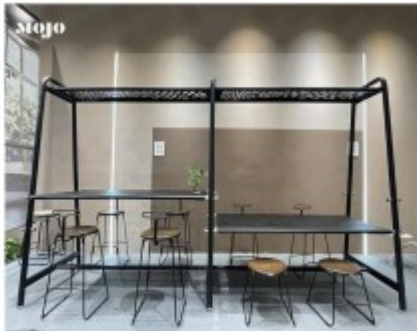

Shop

Data Center Desk

Collaboration Table- MOJO

Vertical Steel Locker Cabinet

Executive Height Adjustable Desk-FEN

Barcelona Sofa

Reception Table

Pouf - Coffee table - MEETS

Storage - SAVE

High table - Volta-BT-2010

Storage - BEL-CA-0904 R/L

Tower - BELLA-CB-0408 R/L

Sofa - MELLO