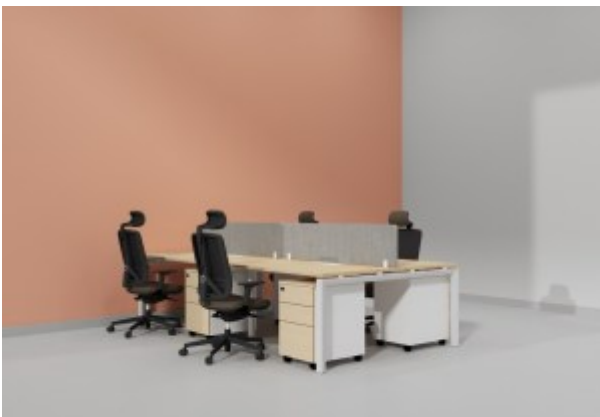

Shop

Under Desk Storages

Workstation In Open Leg-2 Person (Face To Face)

Workstation In Open Leg-4 Person (Face To Face)

Workstation In Open Leg-6 Person (Face To Face)

Waiting Area Seating - ACE SIGNATURE- L-W02-1

Waiting Area Seating - TAB- L-W01

Waiting Area Seating - APEX- LS-533

Waiting Area Seating - INFINITE SIGNATURE PU - LS-529YF

Waiting Area Seating - VALDER UPHOLSTERY- LS-517NXB

High Back Chair - Ergohuman