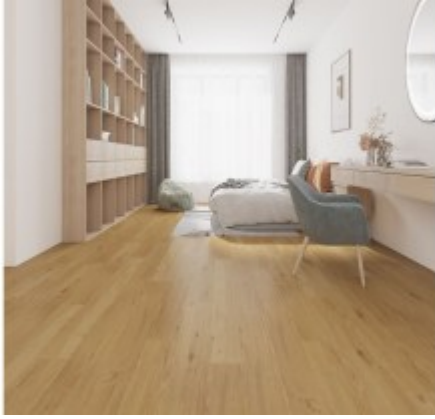

High Chair - D00321 NEC

Baltic Oak

Bare Grey

Black Stone

Clay Walnut

Chocolate Oak

Corl Silk

Discret Grey