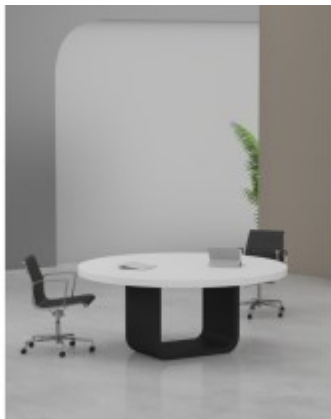

High Stool- AGT-JD

High Round Table

Glass Coffee table

High Table - Customized

Visitor Chair - PMX-VC

Staff Chair - PMX-MB

Executive Chair - PMX-HB

Dining Chair - DC-012

Dining Table - AGT-RT-272

Dining Chair - DC-021

Dining Chair - AGT-DC028

Mute Pod - L

Mute Pod - M

Mute Pod - DELUXE L

Mute Pod - DELUXE S

Mute Pod - S

Glossy Paint Finish Round Table

Glossy Paint Finish Conference Table

Glossy Paint Finish Meeting Table

Open Shelf Cabinet

Workstation in Slant Leg-6 Person (Face To Face)

Workstation in Slant Leg-4 Person (Face To Face)