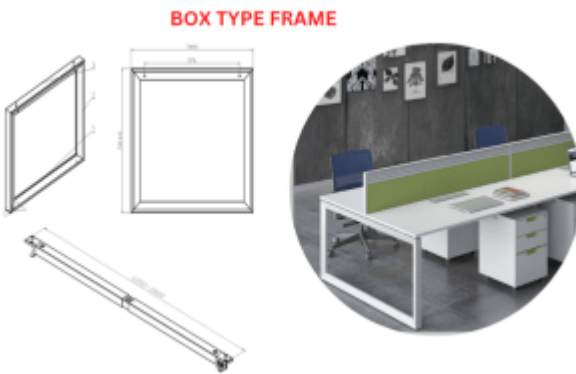

Shop

Metal Frame - U Type

Metal Frame - Box Type

PDU - FLIP COVER

Straight PDU- LPDUW / LPDUB

Dual Open Conference Cable Cover - DFW / DFB

Wireless Charger - WCW

Metal Beams

Cable Tray - CTW / CTB

Wire Skeleton - CRW / CRB

Flip Cover Series - FW / FB

Flip Cover Series

Sofa - MOZSLEEK