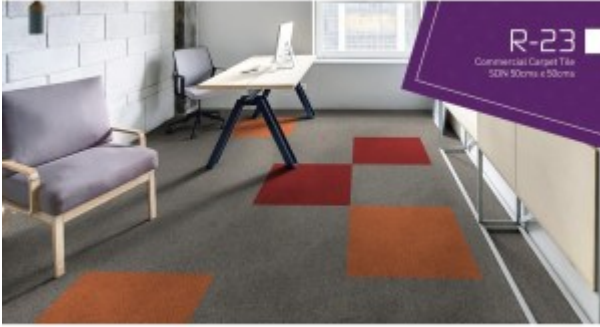

Shop

Wooden Pantry Chair

Training Desk - TB 2095

Carpet Tile - KEPLER

Carpet Tile - R23

Meeting Chair - A1800

Executive High Back Chair - FK012-A11

Meeting Chair - FK007-B12

Meeting Chair - B2401-H

Executive High Back Chair - FK004-A13

Executive High Back Chair - FK011

Executive High Back Chair - FK013-A11

Medium Back Meeting Chair - HS-606

High Back Executive Chair - HS-606

Mute Pod - UFO ONMUSE Meeting Room