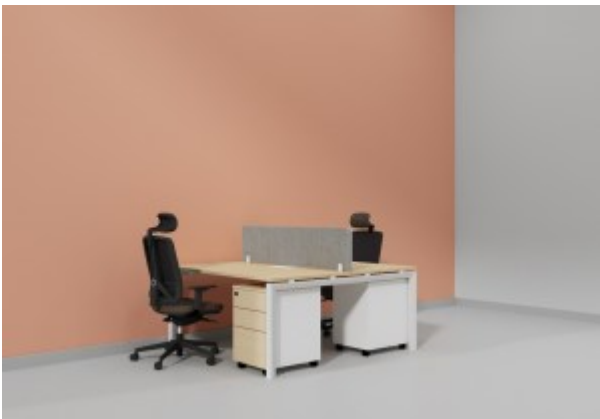

Workstation In Open Leg-2 Person (Face To Face)