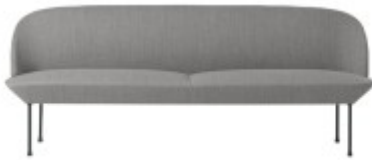

Shop

Training Chair- AGT-004C

Training Chair- AGT-128D

Training Chair- AGT-128C

Training Chair- AGT-130C

Sofa - WAVE

Sofa - PUFF

Sofa - PORTO

Sofa - VOGUE HIGH

Sofa - PEASE

Bench - MAGIC

Sofa - HIGHS

Sofa - CUBE

Sofa - VOGUE

Sofa - VIRTES

Sofa - STORM

Sofa - SIF

Sofa - PUDDING

Sofa - PRIMO

Sofa - NORTH

Sofa - MINOS

Sofa - MANTA

Sofa - LUNA

Long Sofa - GRACE