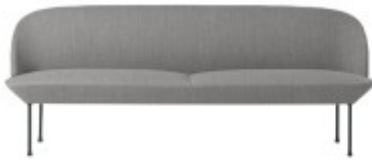

Training Chair- AGT-004C

Training Chair- AGT-128D

Training Chair- AGT-128C

Training Chair- AGT-130C

Sofa - WAVE

Sofa - PUFF

Sofa - PORTO

Sofa - VOGUE HIGH

Sofa - PEASE

Bench - MAGIC

Sofa - HIGHS

Sofa - CUBE

Sofa - VOGUE

Sofa - VIRTES

Sofa - STORM

Sofa - SIF

Sofa - PUDDING

Sofa - PRIMO

Sofa - NORTH

Sofa - MINOS

Sofa - MANTA