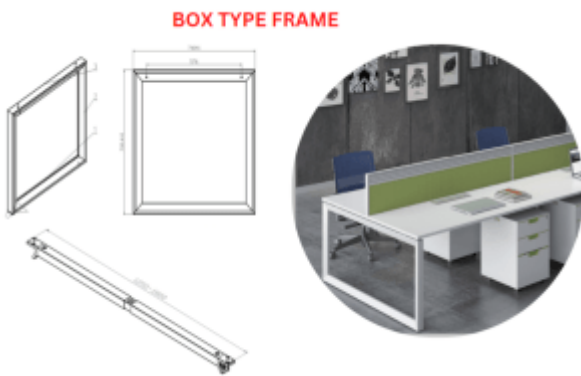

Glass top Meeting table - DF

Meeting table - DF

Meeting table - NEXT

Meeting Table - Slant Leg

Meeting table in Loop leg

Meeting Table In Open Leg

Meeting Table- SUNNY

Meeting Table-JT-2136

Melamine Table Tops

Metal Beams

Metal Frame - Box Type

Metal Frame - Slant Type

Metal Frame - U Type

Metal Mobile Pedestal - Curved

Metal Storage with Planter

Metalli Executive Series