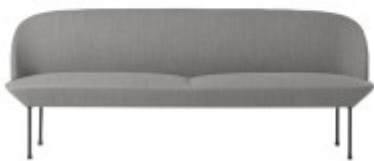

Shop

High Chair- AGT-005C

Training Chair- AGT-004C

Training Chair- AGT-128D

Training Chair- AGT-128C

Training Chair- AGT-130C

Sofa - WAVE

Sofa - PUFF

Sofa - PORTO

Sofa - VOGUE HIGH

Sofa - PEASE

Bench - MAGIC

Sofa - HIGHS

Sofa - CUBE

Sofa - VOGUE

Sofa - VIRTES

Sofa - STORM

Sofa - SIF

Sofa - PUDDING

Sofa - PRIMO

Sofa - NORTH

Sofa - MINOS

Sofa - MANTA

Sofa - LUNA