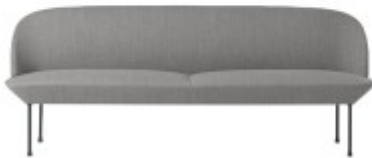

Training Chair- AGT-006C

High Chair- AGT-005C

Training Chair- AGT-004C

Training Chair- AGT-128D

Training Chair- AGT-128C

Training Chair- AGT-130C

Sofa - WAVE

Sofa - PUFF

Sofa - PORTO

Sofa - VOGUE HIGH

Sofa - PEASE

Bench - MAGIC

Sofa - HIGHS

Sofa - CUBE

Sofa - VOGUE

Sofa - VIRTES

Sofa - STORM

Sofa - SIF

Sofa - PUDDING

Sofa - PRIMO

Sofa - NORTH

Sofa - MINOS